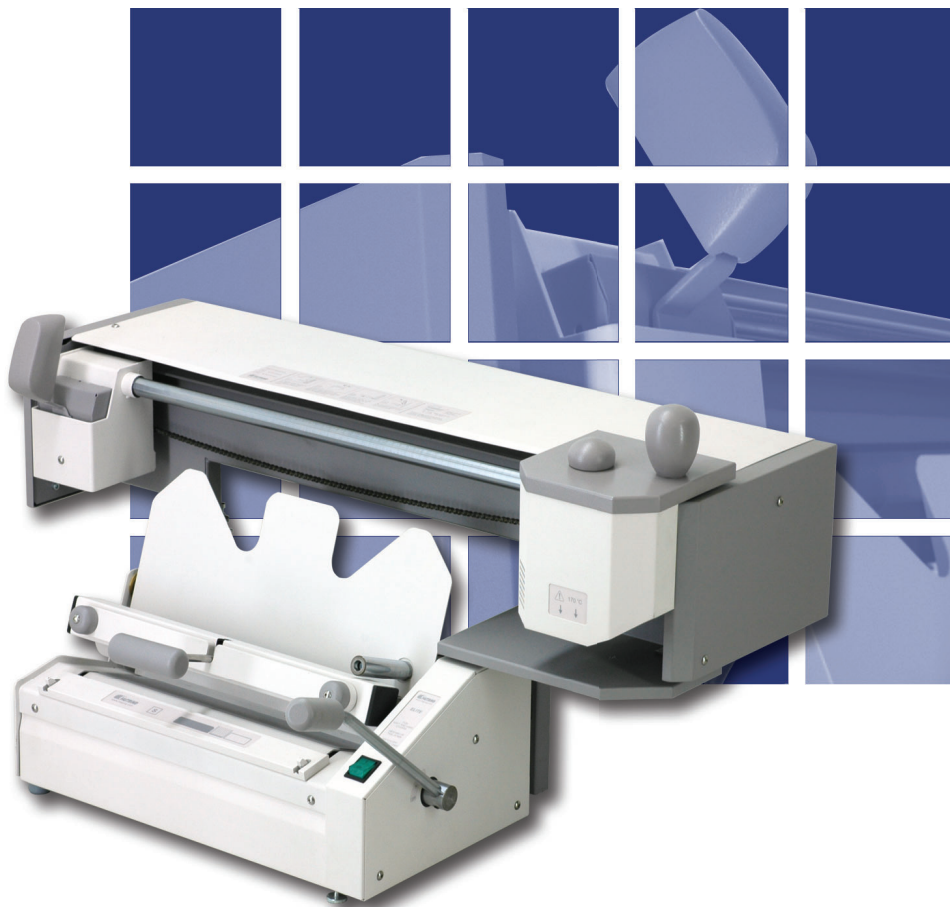

P E R F E C T     B I N D I N G     M A C H I N E

## **FASTBIND ELITE**

**FLEXIBLE BINDING SYSTEM**

**EASY TO USE**

**DUST FREE SPINE ROUGHENING**

**COMPACT AND FULLY FEATURED**

## MULTIPLE TYPES OF BINDS

FASTBIND Elite binding machine offers the largest flexibility. It quickly produces hard and soft cover books as well as Manager covers, tear-off pads and strip binding. Why buy several binders when all you need is one? It is ideal for print/copy shops, publishers, binderies, school yearbooks and photographers. The end result is perfect binding that is strong, square and affordable.

## ROUGHENER - PGO

FASTBIND Elite features the exclusive Paper Grain Opening ("PGO") system. Unlike other spine rougheners that grind the spine creating lots of noise and dust, the PGO opens the paper grain with very little noise and there is no paper dust! The operator can control the number of PGO passes that need to be made to ensure a solid bind. The optional cover trimmer enables the bound book cover to be flush trimmed for the perfect finish, without the requirement for a guillotine.